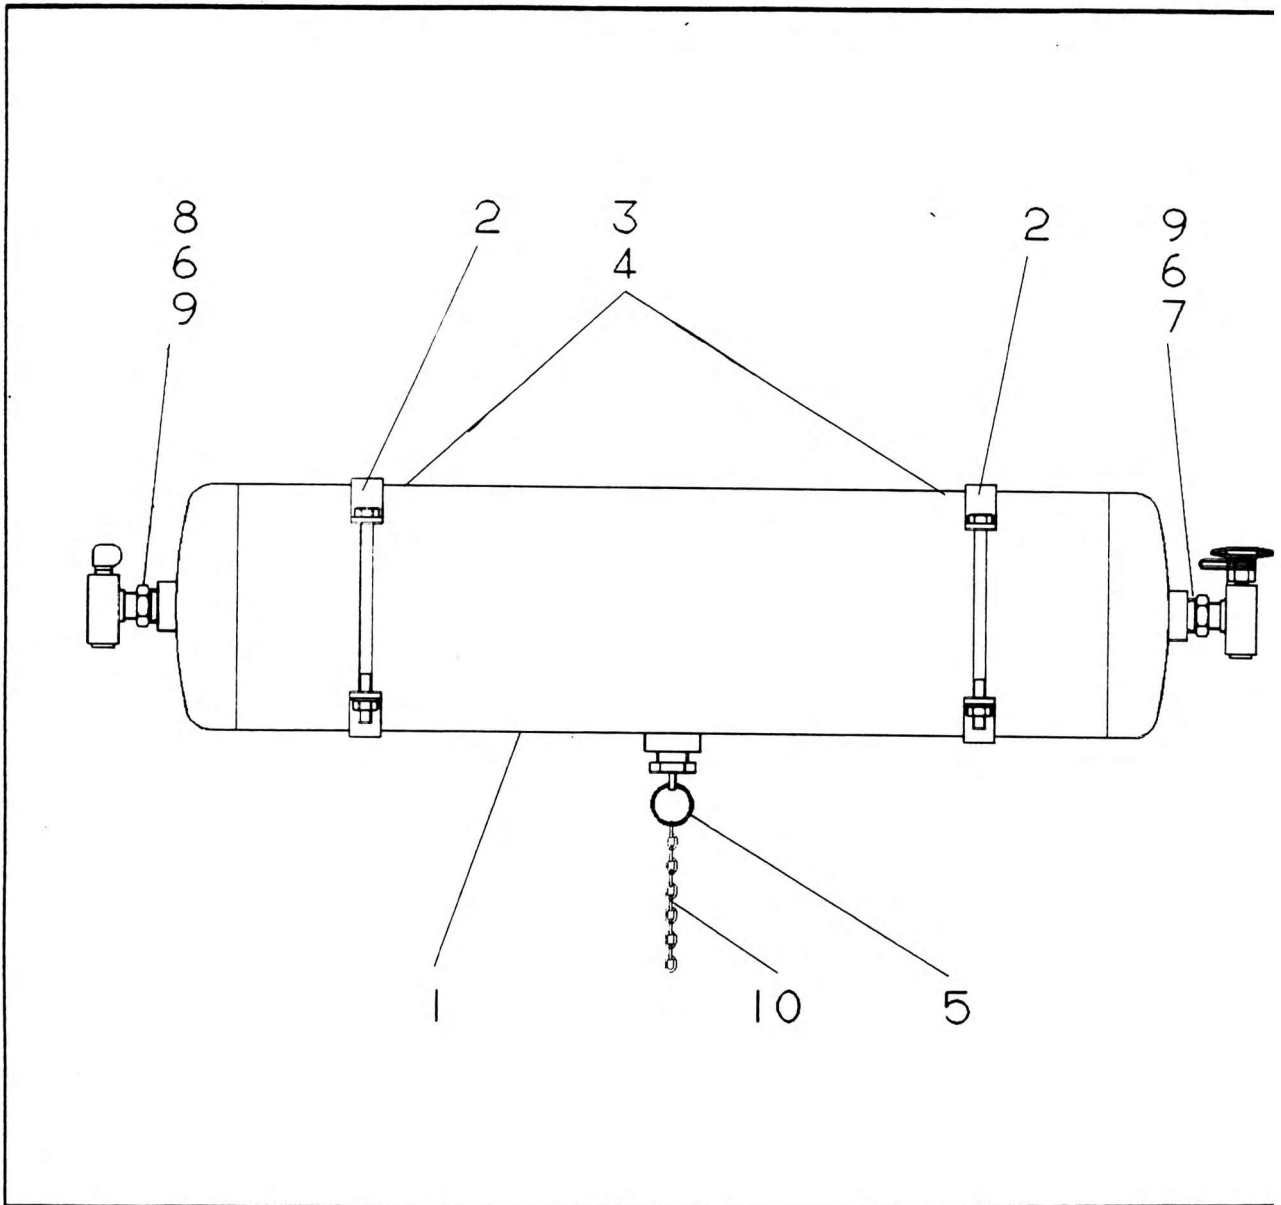

AIR RESERVOIR SUB ASSEMBLY 25 LITRES

NO.	PART NO.	QTY.	DESCRIPTION	NO.	PART NO.	QTY.	DESCRIPTION
1	7-880-000236	1	Air Reservoir 25 Litres				
2	7-184-000106	2	Bracket				
3	7066537	4	Washer Plain M8				
4	7069201	4	Nut Hex M8				
5	7-926-001994	1	Drain Valve				
6	7-443-991043	2	Tee Adaptor				
7	8360283	1	Test Point Adaptor				
8	7-443-991020	1	Fixed Elbow Adaptor				
9	7-445-120850	2	Hex Reducing Bushing				
10	6-751-000200	1	3 Galvanised Chain				